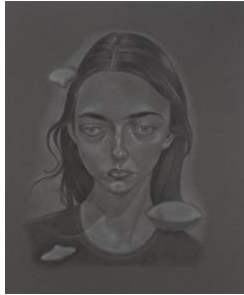

Peter Stichbury
Belem, Brazil, 1977
2016
Color pencil on paper
42 x 50 cm, 16.5 x 20 inches