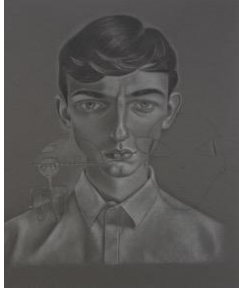

Peter Stichbury: Anatomy of a Phenomenon

November 5, 2016 - March 26, 2017

Nevada Museum of Art
Feature Gallery North
Preliminary Checklist

 A portrait painting of a young woman with long, straight blonde hair, looking directly at the viewer with a neutral expression. The background is dark.	<p>Peter Stichbury, <i>Barbara Robbins, Westall High</i> 2014 Oil on linen 23.6 x 19.7 inches</p>
 A portrait painting of a young woman with long, wavy blonde hair, looking slightly to the left. The background is dark.	<p>Peter Stichbury <i>Mona Stafford, 1976</i> 2014 Oil on linen 23.6 x 19.7 inches</p>
 A portrait painting of a young man with short, dark hair, looking directly at the viewer. The background is dark.	<p>Peter Stichbury <i>Gordon Cooper</i> 2014 Oil on linen 23.6 x 19.7 inches</p>
 A portrait painting of a young man with short, dark hair, wearing a white collared shirt and a dark tie, looking directly at the viewer. The background is dark.	<p>Peter Stichbury <i>Marco Eli Chereze</i> 2014 Oil on linen 23.6 x 19.7 inches</p>

	<p>Peter Stichbury <i>O'Hare Incident, 2006</i> 2014 Oil on linen 23.6 x 19.7 inches</p>
	<p>Peter Stichbury <i>Balwyn, 1966 (Von Neumann Probe)</i> 2014 Oil on linen 23.6 x 19.7 inches</p>
	<p>Peter Stichbury <i>Rhodes, 1947</i> 2014 Oil on linen 23.6 x 19.7 inches</p>
	<p>Peter Stichbury <i>Kirtland Air Force Base, 1980</i> 2014 Oil on linen 23.6 x 19.7 inches</p>
	<p>Peter Stichbury <i>Japan Air Lines/ Alaska, 1987</i> 2014 Oil on linen 23.6 x 19.7 inches</p>

Peter Stichbury
Captain R. Salas, Malmstrom 1967
2016
Color pencil on paper
16.5 x 20 inches

Peter Stichbury
Belem, Brazil, 1977
2016
Color pencil on paper
42 x 50 cm, 16.5 x 20 inches

Peter Stichbury
John Callahan, 1986
2016
Color pencil on paper
16.5 x 20 inches

Peter Stichbury
Grace Askew, Bacchus Marsh, Australia
2016
Color pencil on paper
16.5 x 20 inches

Peter Stichbury
Nellis Air Force Base, Nevada Testing Site, 1994
2016
Color pencil on paper
16.5 x 20 inches