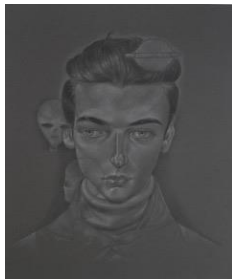

Peter Stichbury
John Callahan, 1986
2016
Color pencil on paper
16.5 x 20 inches