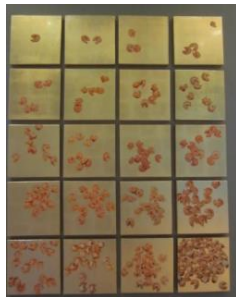

Hung Liu
Fortune Cookies
2013
Cast resin and mixed media
67 1/2 x 54 inches
Collection of the Nevada Museum of Art
Gift of Hung Liu and Trillium Graphics