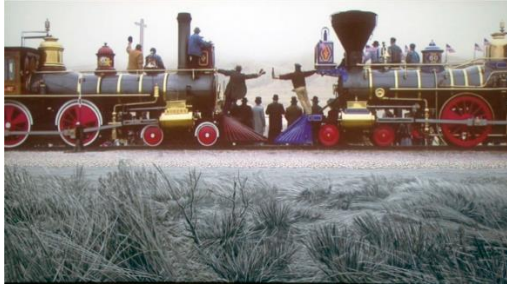

Zhi Lin: Chinese Railroad Workers of the Sierra Nevada

May 4, 2019 - November 10, 2019

FINAL EXHIBITON CHECKLIST

EARL AND WANDA CASAZZA GALLERY
SMALL WORKS GALLERY

	<p>Zhi Lin Bloody Summer, Cape Horn, California, 1865, from the series Building of the Central Pacific by Chinese Workers 2013 Chinese ink and colors on Chinese paper 36 x 144 inches Courtesy Koplin Del Rio Gallery</p>
	<p>Zhi Lin Iced Bones, Donner Pass, California, 1866-7, from the series Building of the Central Pacific by Chinese Workers 2013 Chinese ink and colors on Chinese paper 36 x 144 inches Courtesy Koplin Del Rio Gallery</p>
	<p>Zhi Lin Elev. 1,358-2,058 ft./38.8°N 120.2°W, Burn Flat China Camp, CA, 1866, from the series Building of the Central Pacific by Chinese Workers 2014 Chinese ink/colors on Chinese paper 36 x 144 inches Courtesy Koplin Del Rio Gallery</p>

Zhi Lin
**"Chinaman's Chance" on Promontory Summit:
Golden Spike Celebration
on Promontory Summit, 12:30 pm, 10th May 1869
2015**
HD video projection on painting
(charcoal/oil on canvas)
Running time: 10 min. 41 sec.

Zhi Lin
Cliffs on the Donner Lake
2007
Chinese ink on paper
8 3/4 x 12 inches
Courtesy Koplin Del Rio Gallery

Zhi Lin
**The Clouds Rushing Over the Railway
Tunnels and China Wall
on Donner Summit**
2007/2009
Chinese ink on paper
8 3/4 x 12 inches
Courtesy Koplin Del Rio Gallery