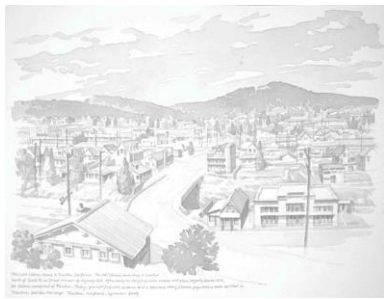

Zhi Lin
North Fork of American River
2007
Chinese ink on paper
8 1/2 x 11 inches
Courtesy Koplin Del Rio Gallery

Zhi Lin
A Distant View of Cape Horn
2007
Chinese ink on paper
8 3/4 x 12 inches
Courtesy Koplin Del Rio Gallery

Zhi Lin
Cliffs on the Donner Lake
2007
Chinese ink on paper
8 3/4 x 12 inches
Courtesy Koplin Del Rio Gallery

Zhi Lin
**The Clouds Rushing Over the Railway
Tunnels and China Wall
on Donner Summit**
2007/2009
Chinese ink on paper
8 3/4 x 12 inches
Courtesy Koplin Del Rio Gallery