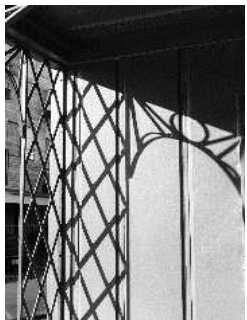

Janna Ireland
*Paul Revere Williams's El Reno
Apartments, Reno, Nevada, 1937,
2021*
Chromogenic print
Image size: 24 x 36 inches
Photograph courtesy of the artist