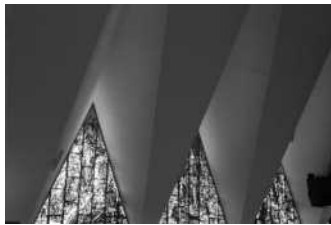

Janna Ireland
Paul Williams's Guardian Angel Cathedral, Las Vegas, Nevada, 1963, 2018
Chromogenic print
Image size: 24 x 36 inches
Photograph courtesy of the artist