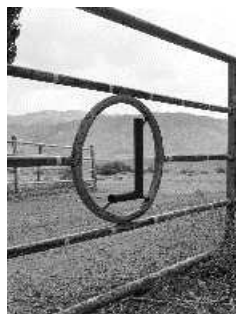

Janna Ireland
Paul Williams's Circle L Ranch House, Dyer, Nevada, 1941, 2021
Chromogenic print
Image size: 30 x 20 inches
Photograph courtesy of the artist