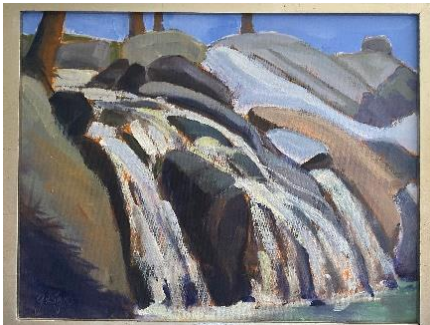

The Latimer Art Club:  
Celebrating 100 Years, A Juried Exhibition

July 10, 2021 – October 17, 2021

Theater Gallery

Nevada Museum of Art

Final Exhibition Checklist

 An acrylic painting of a desert landscape. In the foreground, there is a field of dry, brownish grass. In the middle ground, several stone ruins of a building are visible, partially obscured by the vegetation. The background shows a hazy, brownish landscape under a pale sky.	<p>Sue Perry <i>Ghosts of Ft. Churchill</i> 2018 Acrylic 18 x 24 inches</p>
 A watercolor painting of a mountain landscape. The foreground is dominated by bright yellow brush bushes. In the middle ground, there are rolling hills and mountains in shades of blue and purple. The sky is a pale blue.	<p>Colleen Reynolds <i>Rabbit Brush Run</i> 2021 Watercolor 11 x 15 inches</p>
 A watercolor painting of a forest scene. In the foreground, there are several large, stacked rocks. The background is filled with green trees and foliage. The overall style is soft and painterly.	<p>Jean Hare <i>Stacked Wonder</i> 2020 Watercolor 16 x 20 inches</p>

Jon Edmondo  
***Sierra Sundown***  
2021  
Acrylic on Gallery Wrapped Canvas  
10 x 20 inches

Vicki Curwen  
***A Sierra Meadow***  
2021  
Watercolor  
16 x 12 inches

Luverne Lightfoot  
***Genoa Light #3***  
2021  
Oil  
11 x 14 inches

Terrye Kocher  
***View from my backyard***  
2021  
Mixed media  
8 x 10 inches

Kathryn Dudley  
***Verdi Vista***  
2021  
Watercolor on paper  
18 x 24 inches

Carol Grigus  
***Spring melt on Sonora pass***  
2021  
Oil painting  
14 x 18 inches

Carola Roach  
***Stormy Sky (a view from the shore of  
Pyramid lake)***  
2021  
Acrylic on canvas  
20 x 20 inches

Rebecca Gross  
***Northern Runoff***  
2021  
Watercolor  
11 x 14 inches

Linda Walker  
***Tahoe Blues***  
2015  
Pastel  
29 x 23 inches