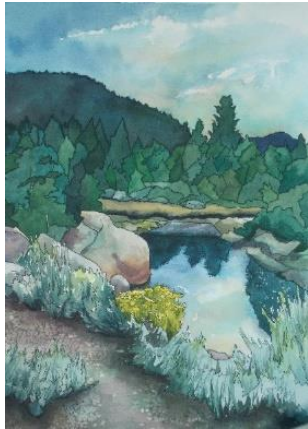

The Latimer Art Club:  
Celebrating 100 Years, A Juried Exhibition

July 10, 2021 – October 17, 2021

Theater Gallery

Nevada Museum of Art

Final Exhibition Checklist

 An acrylic painting of a desert landscape. In the foreground, there is a field of dry, brownish grass. In the middle ground, several stone ruins of a building are visible, partially obscured by the vegetation. The background shows a hazy, brownish landscape under a pale sky.	<p>Sue Perry <i>Ghosts of Ft. Churchill</i> 2018 Acrylic 18 x 24 inches</p>
 A watercolor painting of a mountain landscape. The foreground is dominated by bright yellow brush bushes. In the middle ground, there are rolling hills and mountains in shades of blue and purple. The sky is a pale blue.	<p>Colleen Reynolds <i>Rabbit Brush Run</i> 2021 Watercolor 11 x 15 inches</p>
 A watercolor painting of a forest scene. In the foreground, there are several large, stacked rocks. The background is filled with green trees and foliage. The overall style is soft and painterly.	<p>Jean Hare <i>Stacked Wonder</i> 2020 Watercolor 16 x 20 inches</p>

Ralph Bennett  
***Rochester, NV Mine***  
2021  
Ink and watercolor  
14 x 18 inches

Ronnie Rector  
***River Fork Ranch***  
2021  
Oil  
11 x 14 inches

Barbara Maclean  
***Lamoille Canyon Morning***  
2020  
Oil  
20 x 24 inches

Irene Taylor  
***HV (Hope Valley) Ebbing Storm***  
2021  
Watercolor  
15 x 11 inches

Eileen Fuller  
***Truckee River Walk***  
2021  
Watercolor  
16 x 20 inches

Veryal Zimmerman  
***Looking East at Sunset II***  
2021  
Oil  
24 x 18 inches

Jon Edmondo  
***Sierra Sundown***  
2021  
Acrylic on Gallery Wrapped Canvas  
10 x 20 inches

Vicki Curwen  
***A Sierra Meadow***  
2021  
Watercolor  
16 x 12 inches

Luverne Lightfoot  
***Genoa Light #3***  
2021  
Oil  
11 x 14 inches