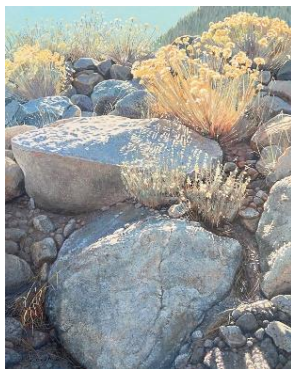

The Latimer Art Club:  
Celebrating 100 Years, A Juried Exhibition

July 10, 2021 – October 17, 2021

Theater Gallery

Nevada Museum of Art

Final Exhibition Checklist

 An acrylic painting of a desert landscape. In the foreground, there is a field of dry, brownish grass. In the middle ground, several stone ruins of a building are visible, partially obscured by the vegetation. The background shows a hazy, brownish landscape under a pale sky.	<p>Sue Perry <i>Ghosts of Ft. Churchill</i> 2018 Acrylic 18 x 24 inches</p>
 A watercolor painting of a mountain landscape. The foreground is dominated by bright yellow brush bushes. In the middle ground, there are rolling hills and mountains in shades of blue and purple. The sky is a pale blue.	<p>Colleen Reynolds <i>Rabbit Brush Run</i> 2021 Watercolor 11 x 15 inches</p>
 A watercolor painting of a forest scene. In the foreground, there are several large, stacked rocks. The background is filled with green trees and foliage. The overall style is soft and painterly.	<p>Jean Hare <i>Stacked Wonder</i> 2020 Watercolor 16 x 20 inches</p>

Jon Edmondo  
***Sierra Sundown***  
2021  
Acrylic on Gallery Wrapped Canvas  
10 x 20 inches

Vicki Curwen  
***A Sierra Meadow***  
2021  
Watercolor  
16 x 12 inches

Luverne Lightfoot  
***Genoa Light #3***  
2021  
Oil  
11 x 14 inches

Terrye Kocher  
***View from my backyard***  
2021  
Mixed media  
8 x 10 inches

Kathryn Dudley  
***Verdi Vista***  
2021  
Watercolor on paper  
18 x 24 inches

Carol Grigus  
***Spring melt on Sonora pass***  
2021  
Oil painting  
14 x 18 inches

Carola Roach  
***Stormy Sky (a view from the shore of  
Pyramid lake)***  
2021  
Acrylic on canvas  
20 x 20 inches

Rebecca Gross  
***Northern Runoff***  
2021  
Watercolor  
11 x 14 inches

Linda Walker  
***Tahoe Blues***  
2015  
Pastel  
29 x 23 inches