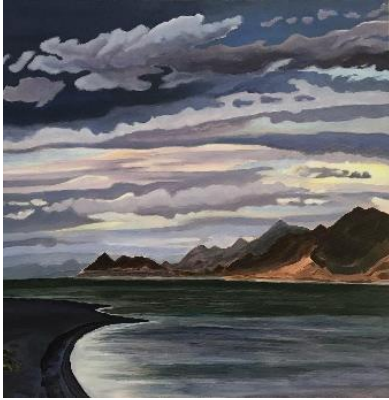

The Latimer Art Club:  
Celebrating 100 Years, A Juried Exhibition

July 10, 2021 – October 17, 2021

Theater Gallery

Nevada Museum of Art

Final Exhibition Checklist

 An acrylic painting of a desert landscape. In the foreground, there is a field of dry, brownish grass. In the middle ground, several stone ruins of a building are visible, partially obscured by the vegetation. The background shows a hazy, brownish landscape under a pale sky.	<p>Sue Perry <i>Ghosts of Ft. Churchill</i> 2018 Acrylic 18 x 24 inches</p>
 A watercolor painting of a mountain landscape. The foreground is dominated by bright yellow brush bushes. In the middle ground, there are rolling hills and mountains in shades of blue and purple. The sky is a pale blue.	<p>Colleen Reynolds <i>Rabbit Brush Run</i> 2021 Watercolor 11 x 15 inches</p>
 A watercolor painting of a forest scene. In the foreground, there are several large, stacked rocks. The background is filled with green trees and foliage. The overall style is soft and painterly.	<p>Jean Hare <i>Stacked Wonder</i> 2020 Watercolor 16 x 20 inches</p>

Irene Taylor  
***HV (Hope Valley) Ebbing Storm***  
2021  
Watercolor  
15 x 11 inches

Eileen Fuller  
***Truckee River Walk***  
2021  
Watercolor  
16 x 20 inches

Veryal Zimmerman  
***Looking East at Sunset II***  
2021  
Oil  
24 x 18 inches

Jon Edmondo  
***Sierra Sundown***  
2021  
Acrylic on Gallery Wrapped Canvas  
10 x 20 inches

Vicki Curwen  
***A Sierra Meadow***  
2021  
Watercolor  
16 x 12 inches

Luverne Lightfoot  
***Genoa Light #3***  
2021  
Oil  
11 x 14 inches

Terrye Kocher  
***View from my backyard***  
2021  
Mixed media  
8 x 10 inches

Kathryn Dudley  
***Verdi Vista***  
2021  
Watercolor on paper  
18 x 24 inches

Carol Grigus  
***Spring melt on Sonora pass***  
2021  
Oil painting  
14 x 18 inches