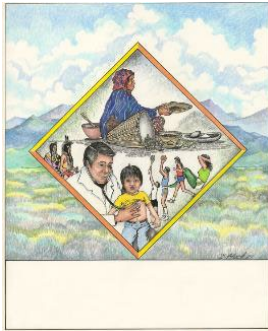

Study for Indian Health Services Poster
1984
Colored pencil, pen, and ink
20 x 16 ¹/₄ inches
Collection of the artist