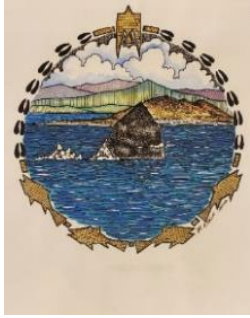

**Great Basin Tribes**  
2019  
Acrylic on paper  
16 ¾ x 23 inches  
Collection of Melissa Melero-Moose

**Three Tribes**  
2001  
Gouache  
12 ¾ x 11 ¼ inches  
Collection of the Nevada Museum of Art, Promised gift of Catherine and Don Fowler

**Captain Jack's Stronghold**  
2017  
Oil on board  
48 x 16 inches  
Collection of the Nevada Museum of Art, The Robert S. and Dorothy J. Keyser Foundation Art of the Greater West Collection Fund

**Beauty of the Great Basin**  
(Drawing created for mural inside the Stewart Indian School Cultural Center and Museum)  
2019  
Pen, ink, colored pencil, and graphite on paper  
11 x 17 inches  
Collection of the artist