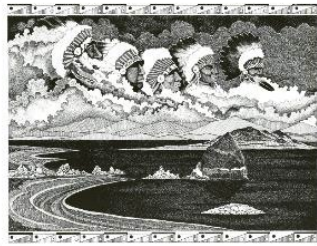

**Pyramid Lake
Paiute Elders**
not dated
Transparency film
16 $\frac{3}{4}$ x 21 $\frac{5}{8}$ inches
Collection of the artist