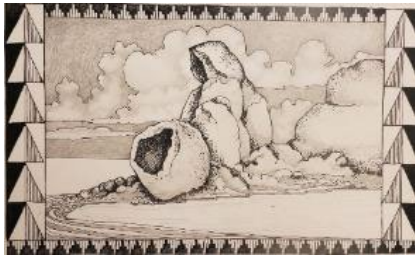

**Buffalo**  
1963  
Colored pencil on paper 14  
1/2 x 17 7/8 inches  
Collection of the artist

**Figure Drawing**  
1969  
Charcoal on paper  
17 1/2 x 23 3/4 inches  
Collection of the artist

**Figure Drawing**  
1969  
Charcoal on paper  
26 1/4 x 22 1/4 inches  
Collection of the artist

**Untitled (Mountain Landscape)**  
not dated  
Pen, ink, and graphite on  
paper  
12 x 18 inches  
Collection of the artist

**Pea Teepa (Stone Mother)**  
not dated  
Graphite on paper  
11 x 17 inches  
Collection of the artist