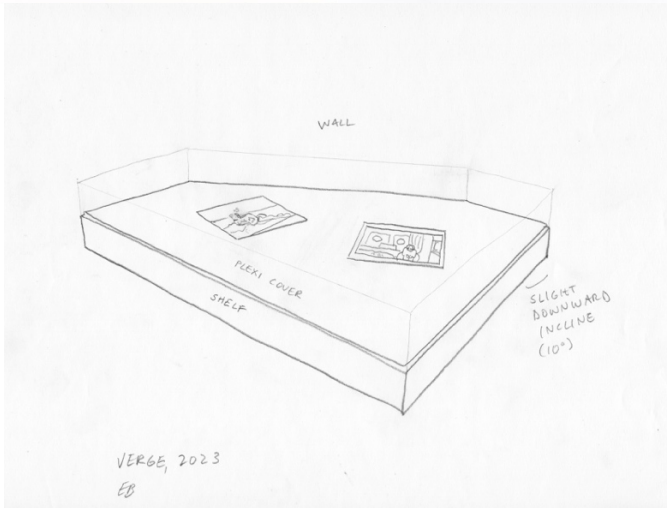

Elisheva Biernoff: Reservoir of Time

October 20, 2023 - April 18, 2024

Nevada Museum of Art

EXHIBITION CHECKLIST

	<p><i>Aperture</i> 2023 Acrylic on wood 6 1/8 x 4 x 2 5/8 in. (15.6 x 10.2 x 6.6 cm) (overall) Collection of the artist; courtesy Fraenkel Gallery, San Francisco</p>
	<p><i>Beyond Our</i> 2023 Acrylic on wood; painted assemblage on a trapezoidal backdrop 46 1/2 x 63 x 4 1/2 in. (118. 11 x 160.2 cm) (overall) Collection of the artist; courtesy Fraenkel Gallery, San Francisco p</p>
	<p><i>Still Life</i> 2023 Acrylic on wood, glazed ceramic 9 x 9 x 3 in. (22.9 x 22.9 x 7.6 cm) (overall) Collection of the artist; courtesy Fraenkel Gallery, San Francisco</p>

Verge
2023
Acrylic on wood; two double-sided paintings on a five-sided, wood shelf
3 ½ x 20 ½ x 13 ½ in.
(8.9 x 52.1 x 34.3 cm)
(overall)
Collection of the artist; courtesy Fraenkel Gallery, San Francisco

Repose
2022
Acrylic on wood
4 ¼ x 8 x 2 ½ inches
(overall)
10.8 x 20.3 x 6.4 cm
Collection of Becca Prowda and Daniel Lurie, promised gift to San Francisco Museum of Modern Art

	<p><i>Gathering</i> 2022 Acrylic on wood 4 3/4 x 8 x 2 1/2 in. (12.1 x 20.3 x 6.4 cm) (overall) Collection of Diana Nelson and John Atwater</p>
	<p><i>Aftermath</i> 2021 Acrylic on wood 4 1/4 x 8 x 2 1/2 in. (10.8 x 20.3 x 6.4 cm) (overall) Collection of Bruce and Sharyn Charnas</p>
	<p><i>Strike</i> 2021 Acrylic on wood 4 1/4 x 8 x 2 1/2 in. (10.8 x 20.3 x 6.4 cm) (overall) Private Collection</p>

Instant
2021
Acrylic on wood
4 5/8 x 8 x 2 1/2 inches
(11.8 x 20.3 x 6.4 cm)
(overall)
Collection of Mary &
Harold Zlot, San
Francisco; promised gift
to the Hammer
Museum, Los Angeles

Starting from Wrong
2021
Fifty postcards
Dimensions variable
Collection of the artist;
courtesy Fraenkel
Gallery, San Francisco