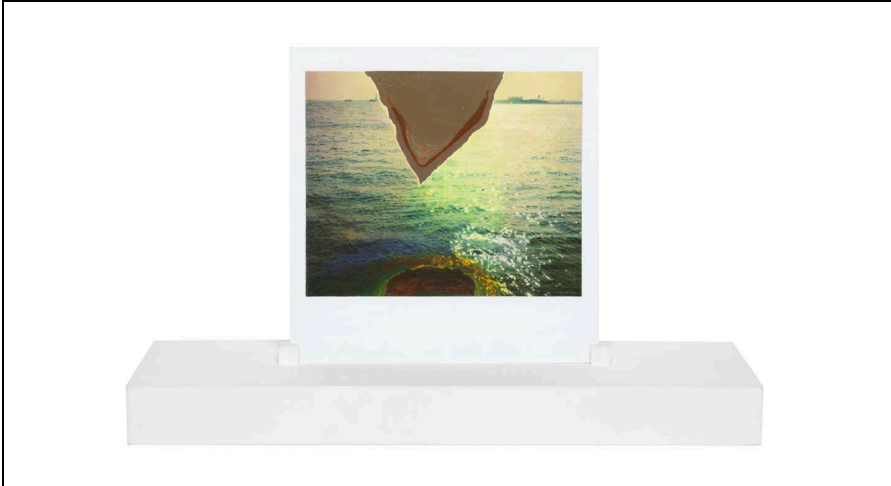

Starting from Wrong
2021
Fifty postcards
Dimensions variable
Collection of the artist;
courtesy Fraenkel
Gallery, San Francisco

Instant
2021
Acrylic on wood
4 5/8 x 8 x 2 1/2 inches
(11.8 x 20.3 x 6.4 cm)
(overall)
Collection of Mary &
Harold Zlot, San
Francisco; promised gift
to the Hammer
Museum, Los Angeles